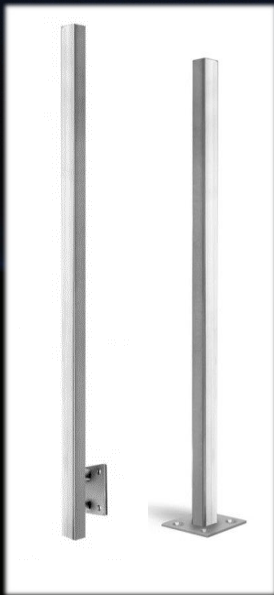

*Stainless Steel or Wood Handrail can be used with Round Bars or Cable.

The Stainless Steel Railing Collection

Sphere End
& Many Other
End Caps

304 Grade or 316 Grade

Round Bars Solid Stainless Steel
1/2" Solid or Hollow Standard Size

1.75" Round Wood Handrail & Stainless Connector System

Available Raw or Pre-Finished Wood

Handrail Supports

Adjustable or Stationary - Round & Square

*Many other styles available not pictured.

Newel Posts Available in Round, Square,

Pictured Above with Round Bar Holders

Round Bar Holders

*Other styles available. All are adjustable.
Side Mount or Inline Mount

www.alltimemfg.com

Ferro Moderno Italiano & Americano Moderno Inox

The Stainless Steel Railing Collection

Stainless Steel Handrail

Round	Square	Rectangular
1.5, 1.67, 2 Inch	1.57 Inch	2.36 x 0.78 Inch

304 Grade or 316 Marine Grade
Round Available in Brushed & Mirror Finish

Stainless Steel Cable

1/8" and 3/16" Diameters USA
Other mm sizes available