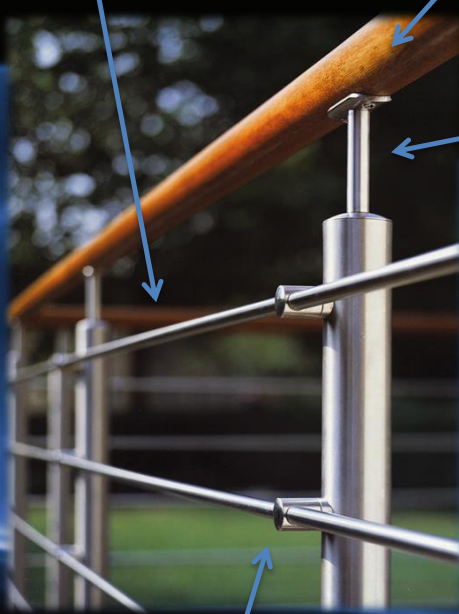

*Stainless Steel or Wood Handrail can be used with Round Bars or Cable.

The Stainless Steel Railing Collection

Sphere End
& Many Other
End Caps

304 Grade or 316 Grade

Round Bars Solid Stainless Steel
1/2" Solid or Hollow Standard Size

1.75" Round Wood Handrail & Stainless Connector System

Available Raw or Pre-Finished Wood

Handrail Supports

Adjustable or Stationary - Round & Square

*Many other styles available not pictured.

Newel Posts Available in Round, Square,

Pictured Above with Round Bar Holders

Round Bar Holders

*Other styles available. All are adjustable.
Side Mount or Inline Mount

www.alltimemfg.com

Ferro Moderno Italiano & Americano Moderno Inox

The Stainless Steel Railing Collection