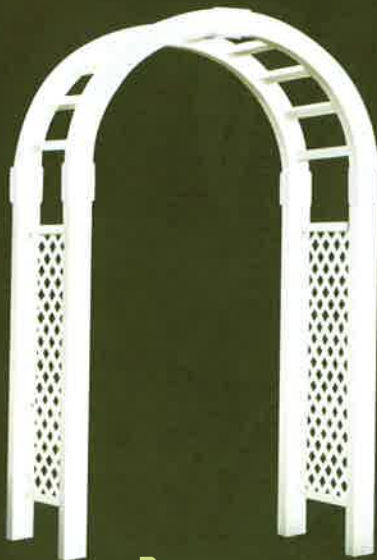

## HERITAGE ARBOR

50" or 66" W x 84" H x 32" D  
White Only, 87 lbs.

## MADISON ARBOR

50" or 66" W x 84" H x 32" D  
White & Tan, 90 lbs.

**JEFFERSON  
ARBOR**

50" or 66" W x 80" H x 32" D  
White & Tan, 78 lbs.

**VICTORIAN  
ARBOR**

Expandable from  
50" to 62" W x 80" H x 32" D  
White Only, 81 lbs.

**SUNBURST  
ARBOR**

62" or 69" W x 87" H x 28 1/2" D  
White & Tan, 90 lbs.

**PLYMOUTH  
ARBOR**

50" W x 88" H x 32" D  
White & Tan, 110 lbs.

**KINGSTON  
ARBOR**

50" or 66" W x 84" H x 32" D  
White & Tan, 89 lbs.